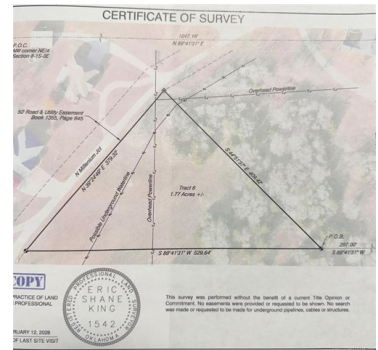

$ 50,000

Sulphur, OK 73086

- » MLS #: 2610359
- » Land | Lot: 77,101 ft² (1.77 acres)
- » More Info: Sulphur.IsForSale.com

Lani Topetchy
Broker Associate
(580) 465-8170 (Cell)
lanitopetchy@gmail.com

Pebbles Real Estate
503 E. Main Street
Davis, OK 73030
(580) 369-3500

1.77 acre lot on Millenium Junction in beautiful subdivision. Great place to build a home or Lake house!